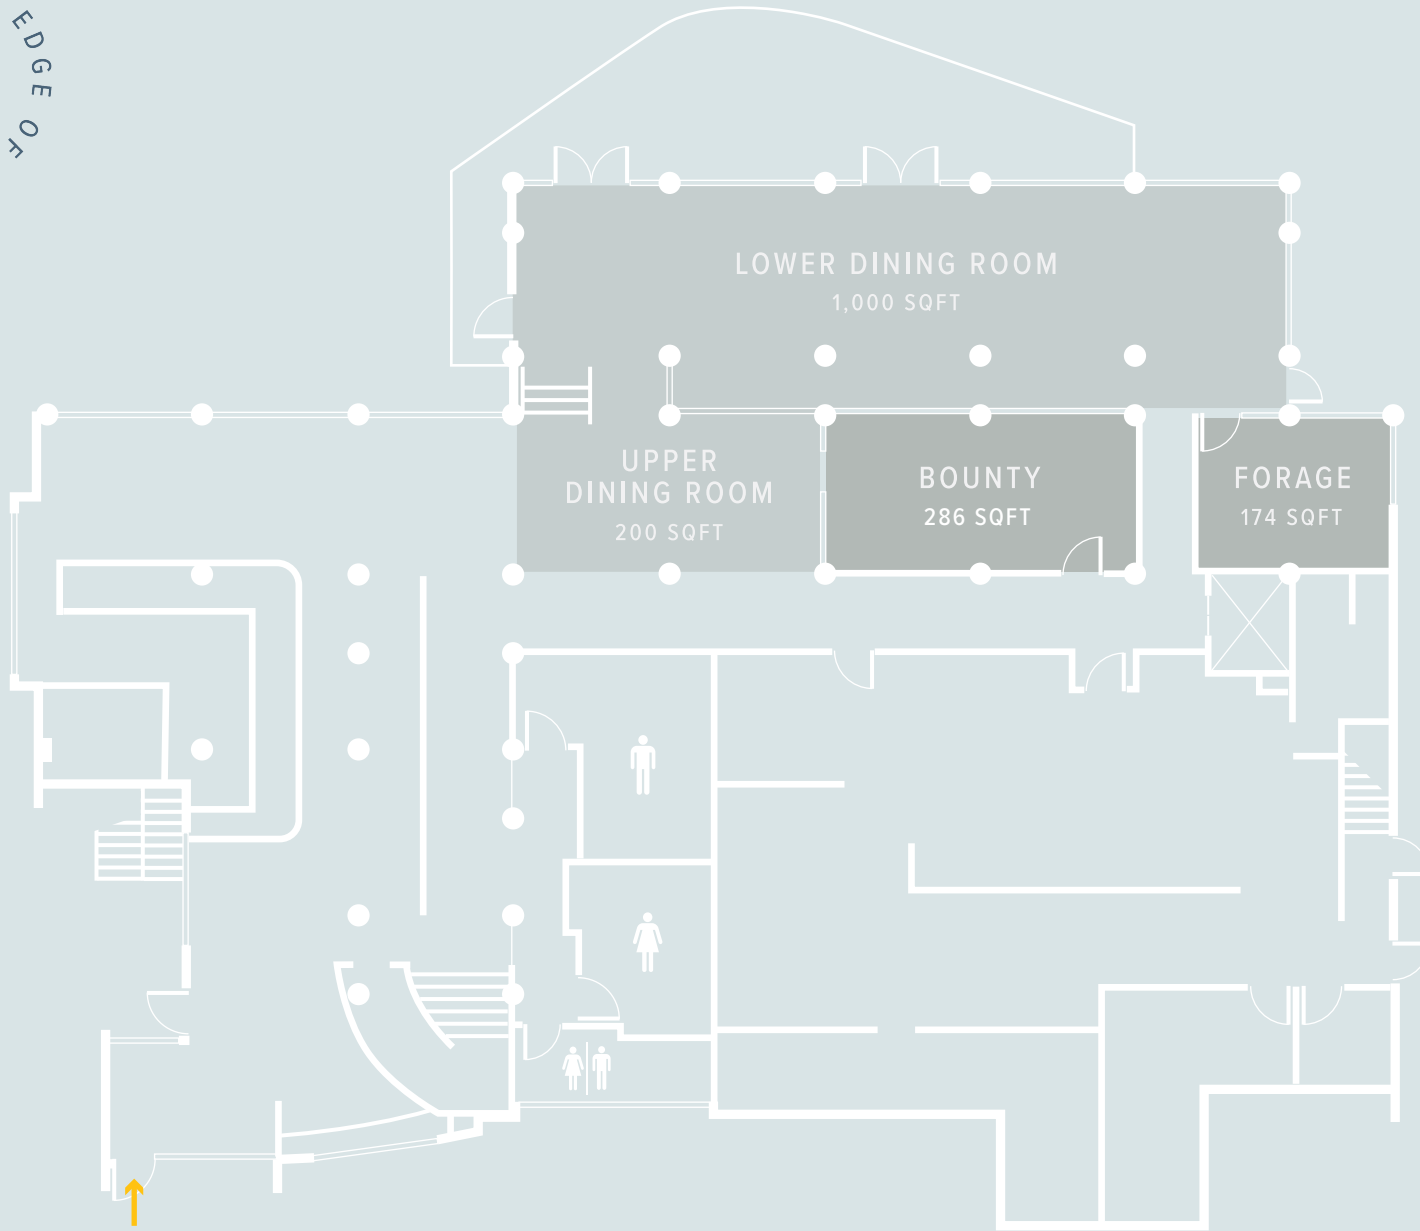

# LEVEL 1

**ROSSWOOD**  
MAIN ENTRANCE

# LEVEL 2

# FLOOR PLANS

Meetings and events at River's Edge Hotel and Spa are a uniquely Portland affair, thanks to our 3,000-square-foot of indoor space, and several outdoor gathering areas overlooking the scenic Willamette River. The hotel features all-inclusive packages, intuitive service, and seasonal Pacific Northwest cuisine. After a productive meeting or exceptional event for up to 120 guests, enjoy our standout amenities and close proximity to downtown Portland.