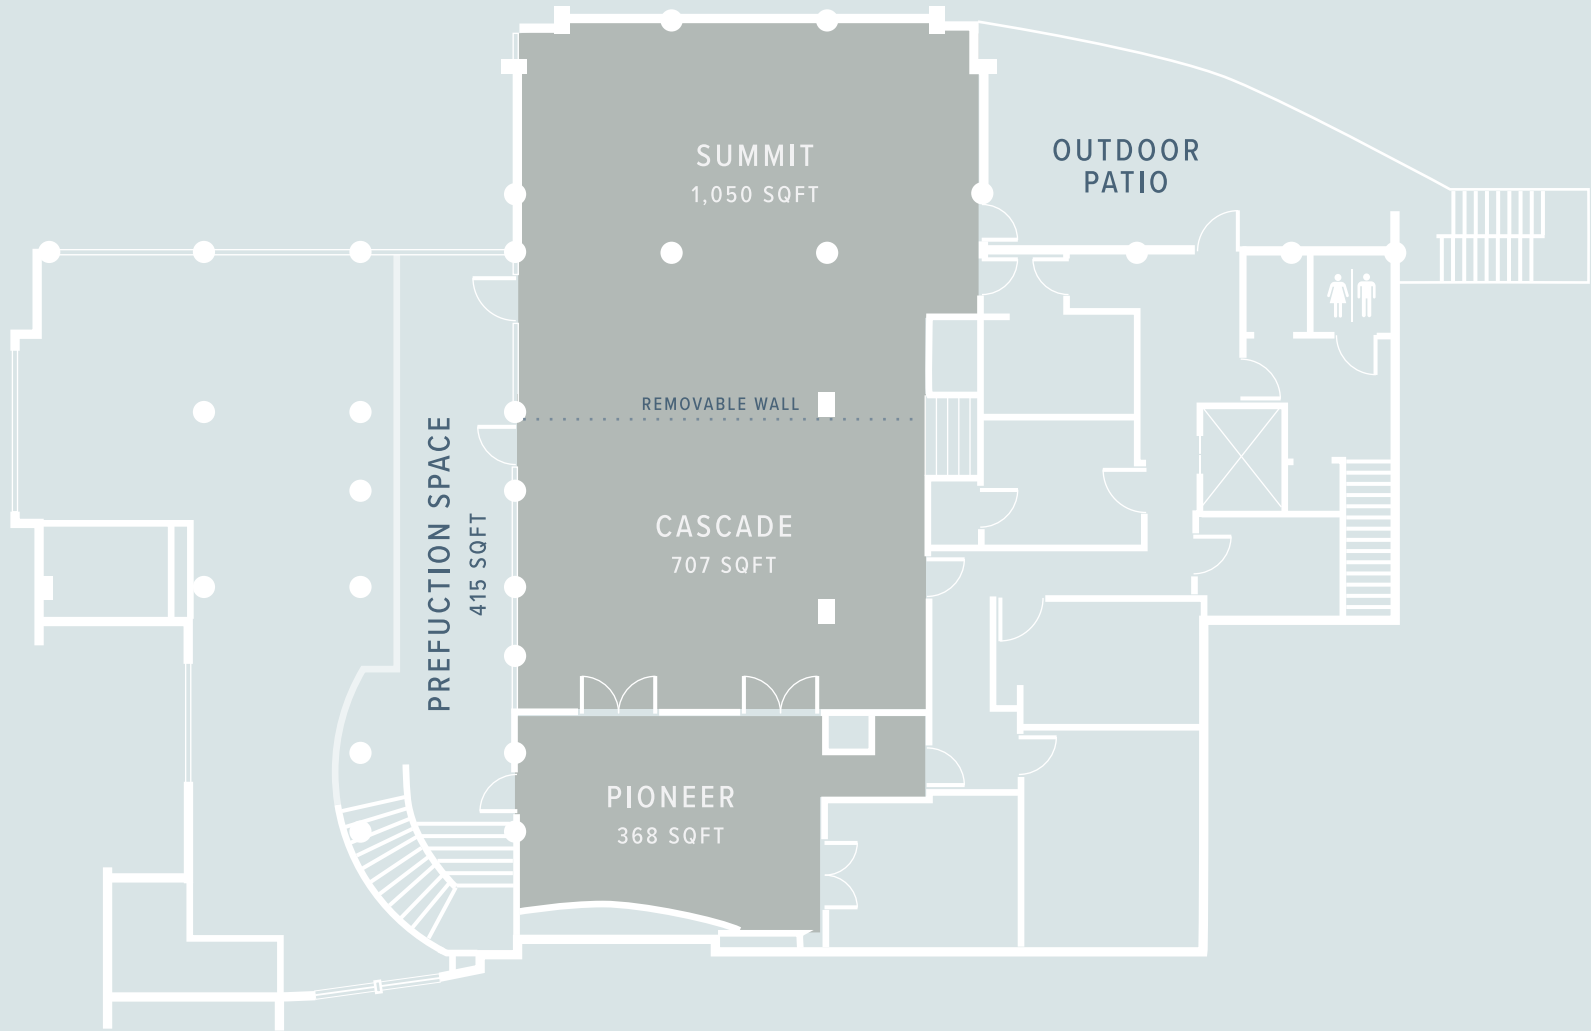

# LEVEL 1

**ROSSWOOD**  
MAIN ENTRANCE

# FLOOR PLANS

Meetings and events at River's Edge Hotel and Spa are a uniquely Portland affair, thanks to our 3,000-square-foot of indoor space, and several outdoor gathering areas overlooking the scenic Willamette River. The hotel features all-inclusive packages, intuitive service, and seasonal Pacific Northwest cuisine. After a productive meeting or exceptional event for up to 120 guests, enjoy our standout amenities and close proximity to downtown Portland.

ROOM NAME	SQ. FT.	DIM. FT.	HEIGHT FT.	BANQ.	REC.	CONF.	CLASS.	U-SHAPE	THEATER
Summit	1050	30 x 31	7'	56	60	24	36	21	56
Cascade	707	23 x 31	7'	32	30	18	24	18	48
Summit & Cascade	1757	53 x 31	7'	104	125	42	60	30	120
Pioneer	368	26 x 16	7'10"	16	15	12	N/A	N/A	N/A
Verge	362	N/A		N/A	N/A	bedroom for 8	N/A	N/A	N/A
Bounty	286	N/A	7'	16	N/A	15	N/A	N/A	N/A
Forage	174	N/A	8'	12	N/A	12	N/A	N/A	N/A