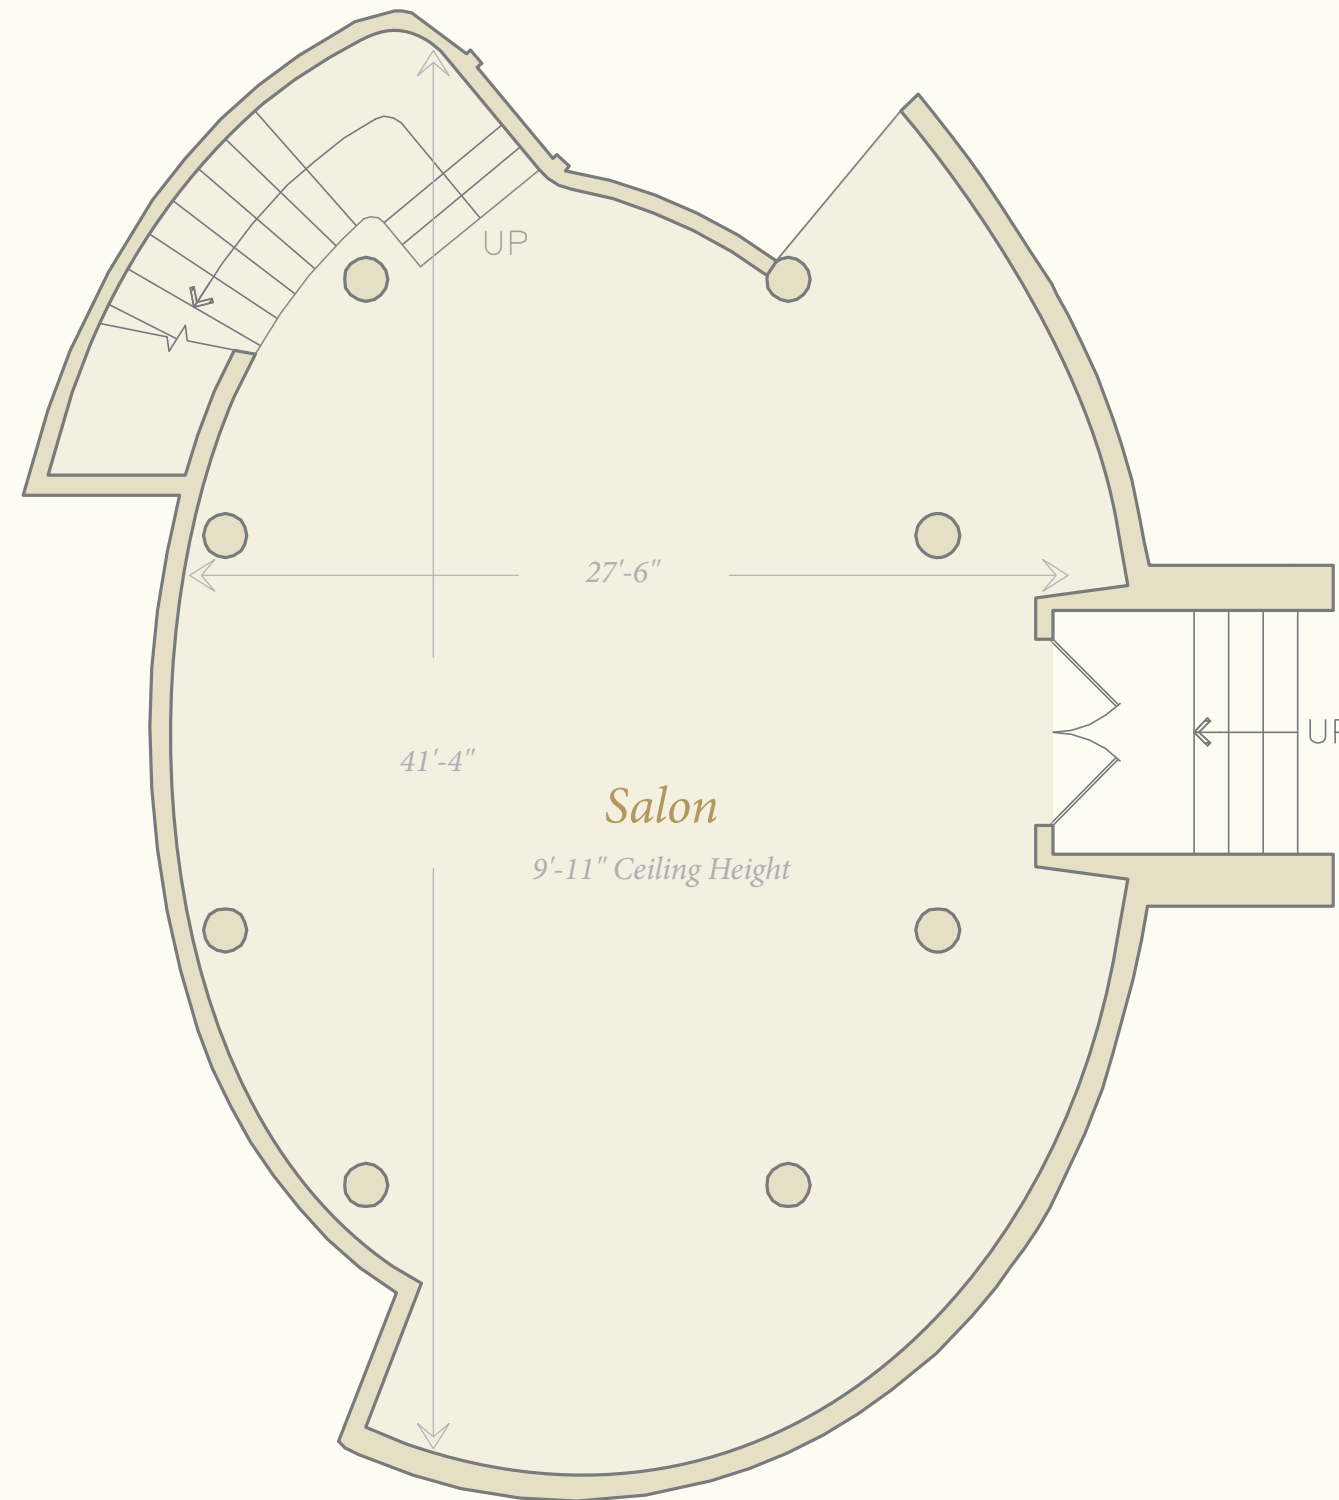

The Pierre

NEW YORK
A TAJ HOTEL

Salon

Lower Level

1,138 Square Feet