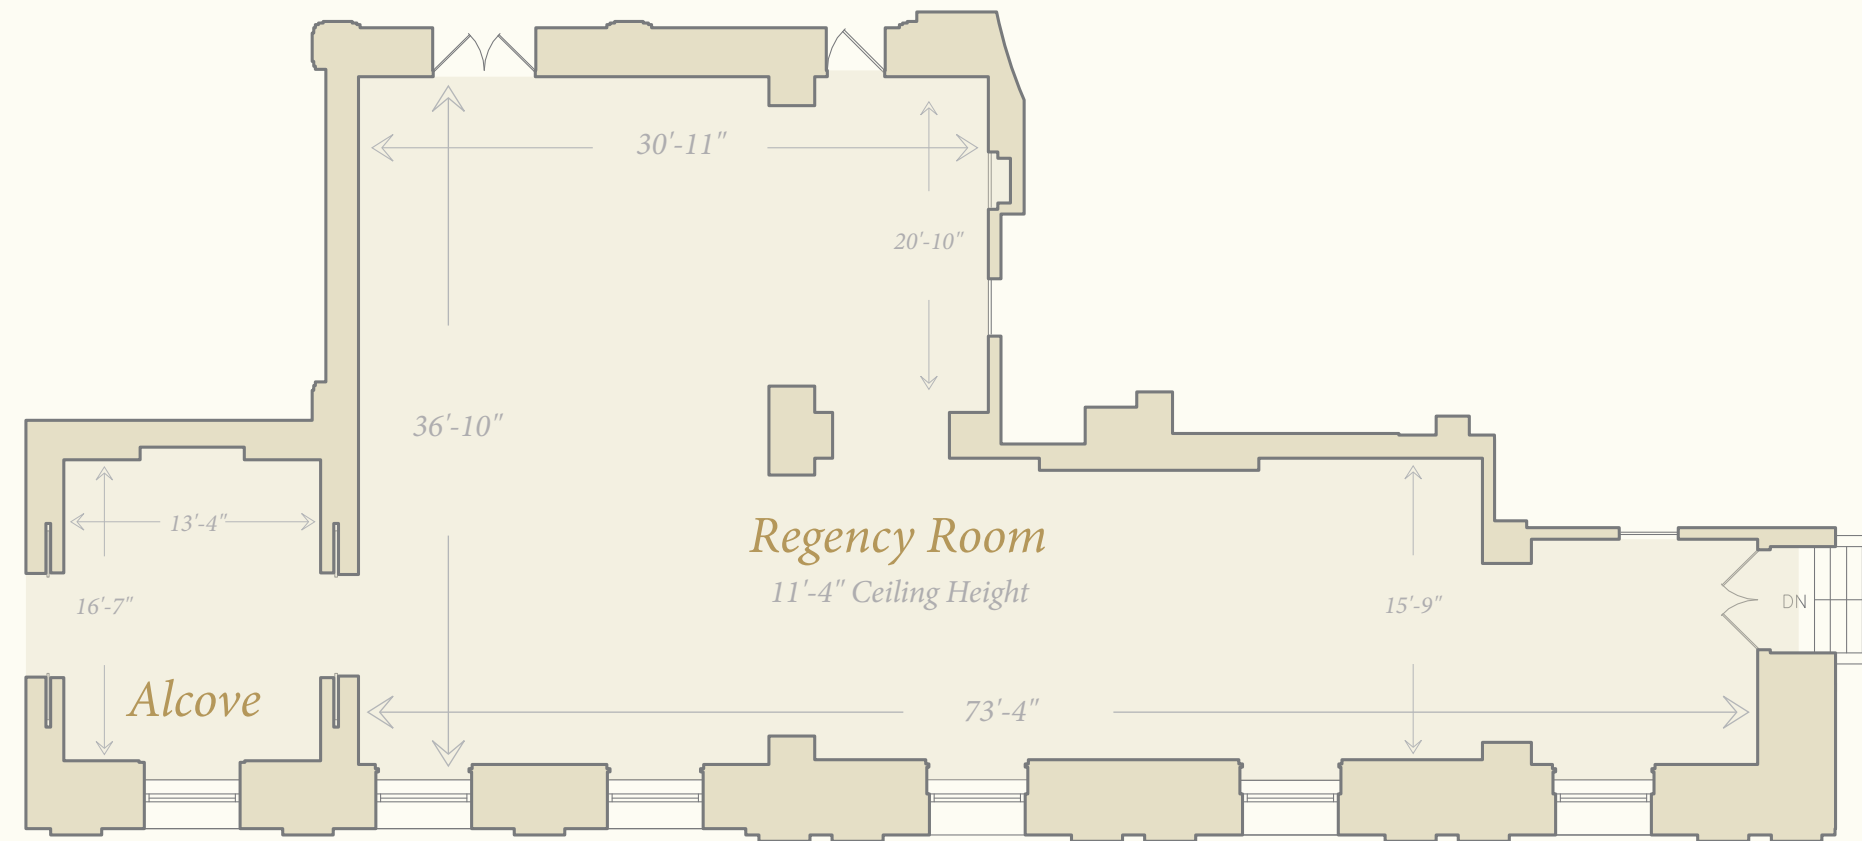

*The Pierre*

NEW YORK  
A TAJ HOTEL

## Regency Room

*Second Floor*

*1,742 Square Feet*