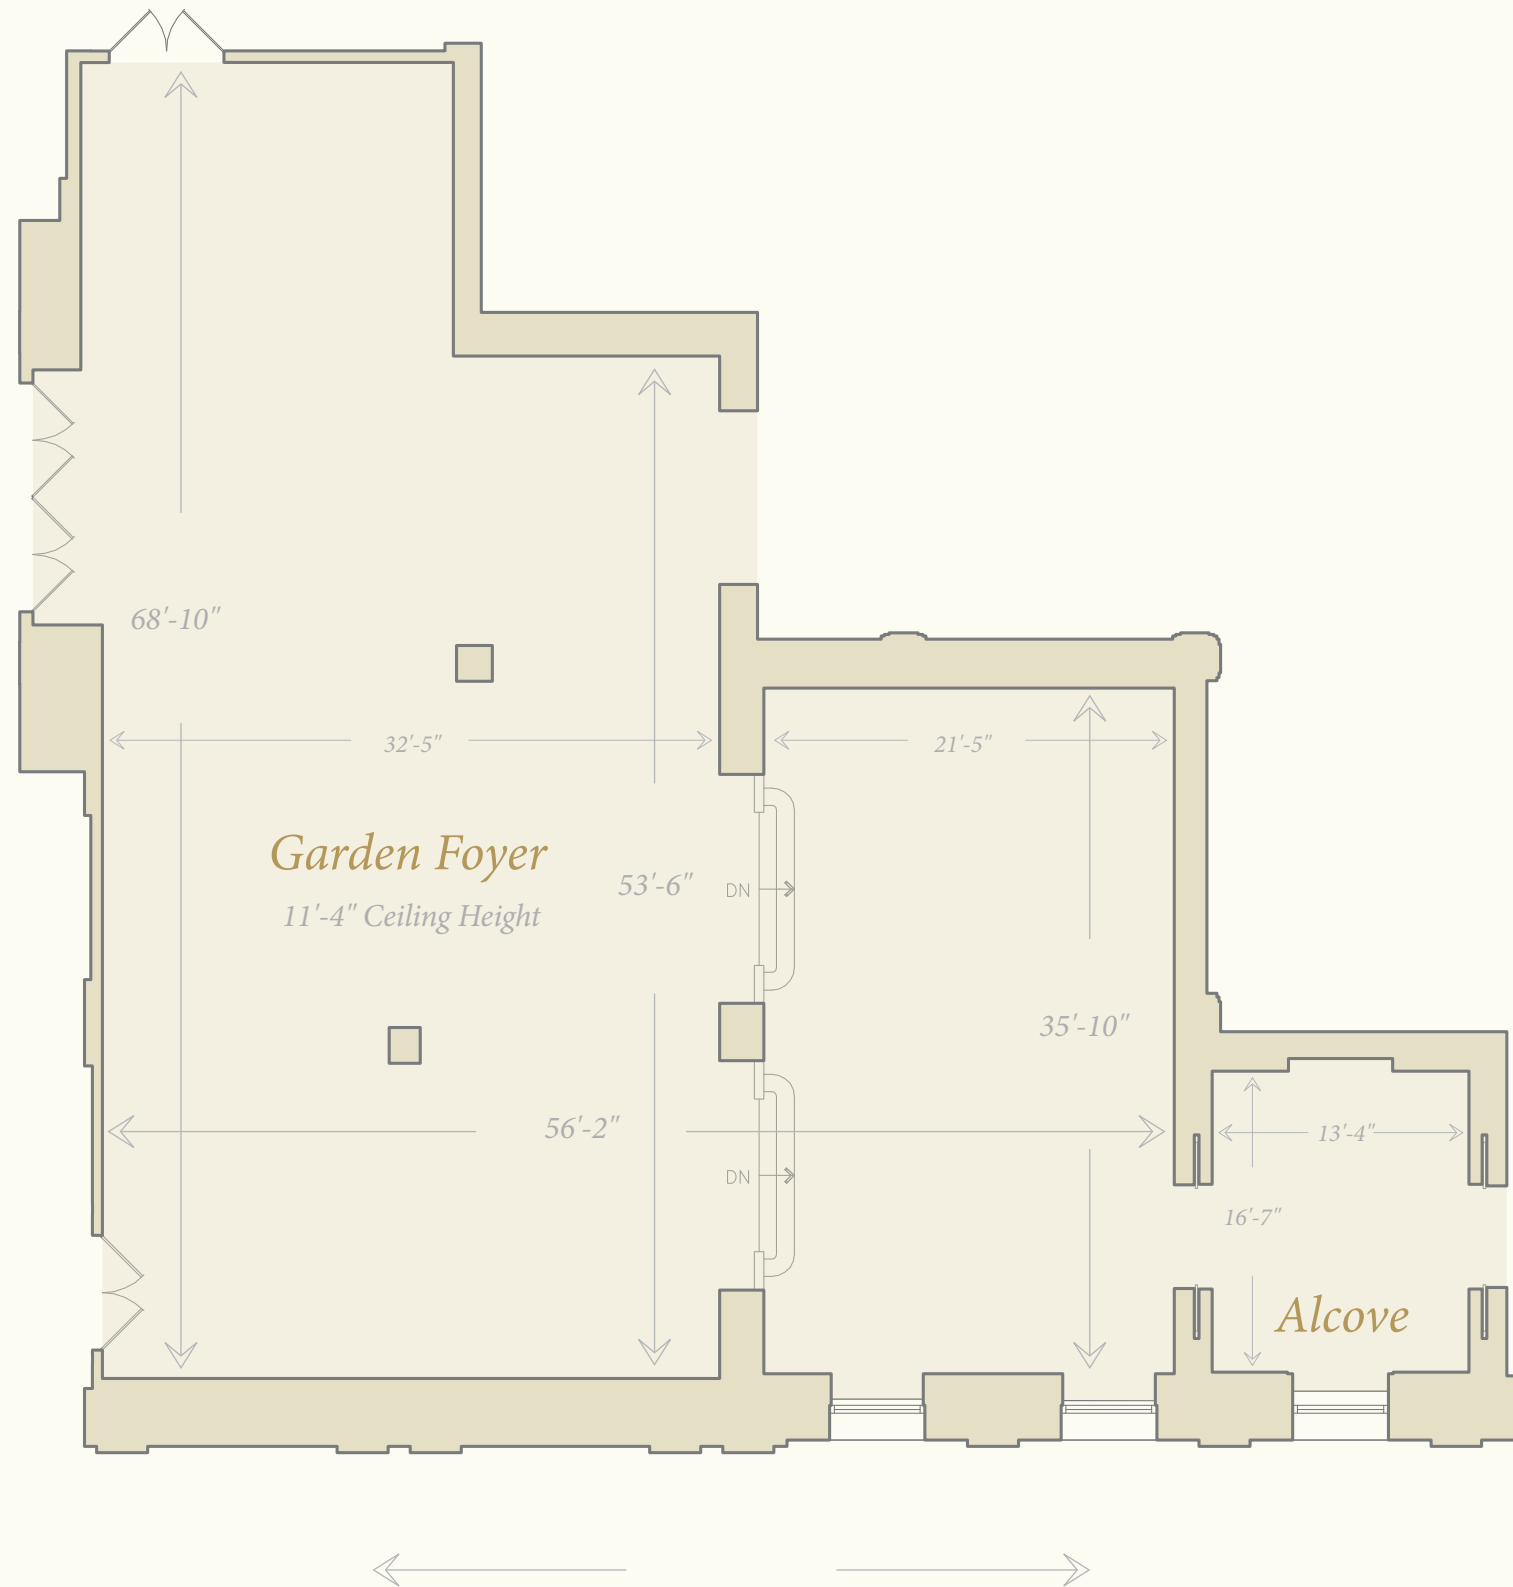

*The Pierre*

NEW YORK  
A TAJ HOTEL

## Garden Foyer

Second Floor  
2,913 Square Feet