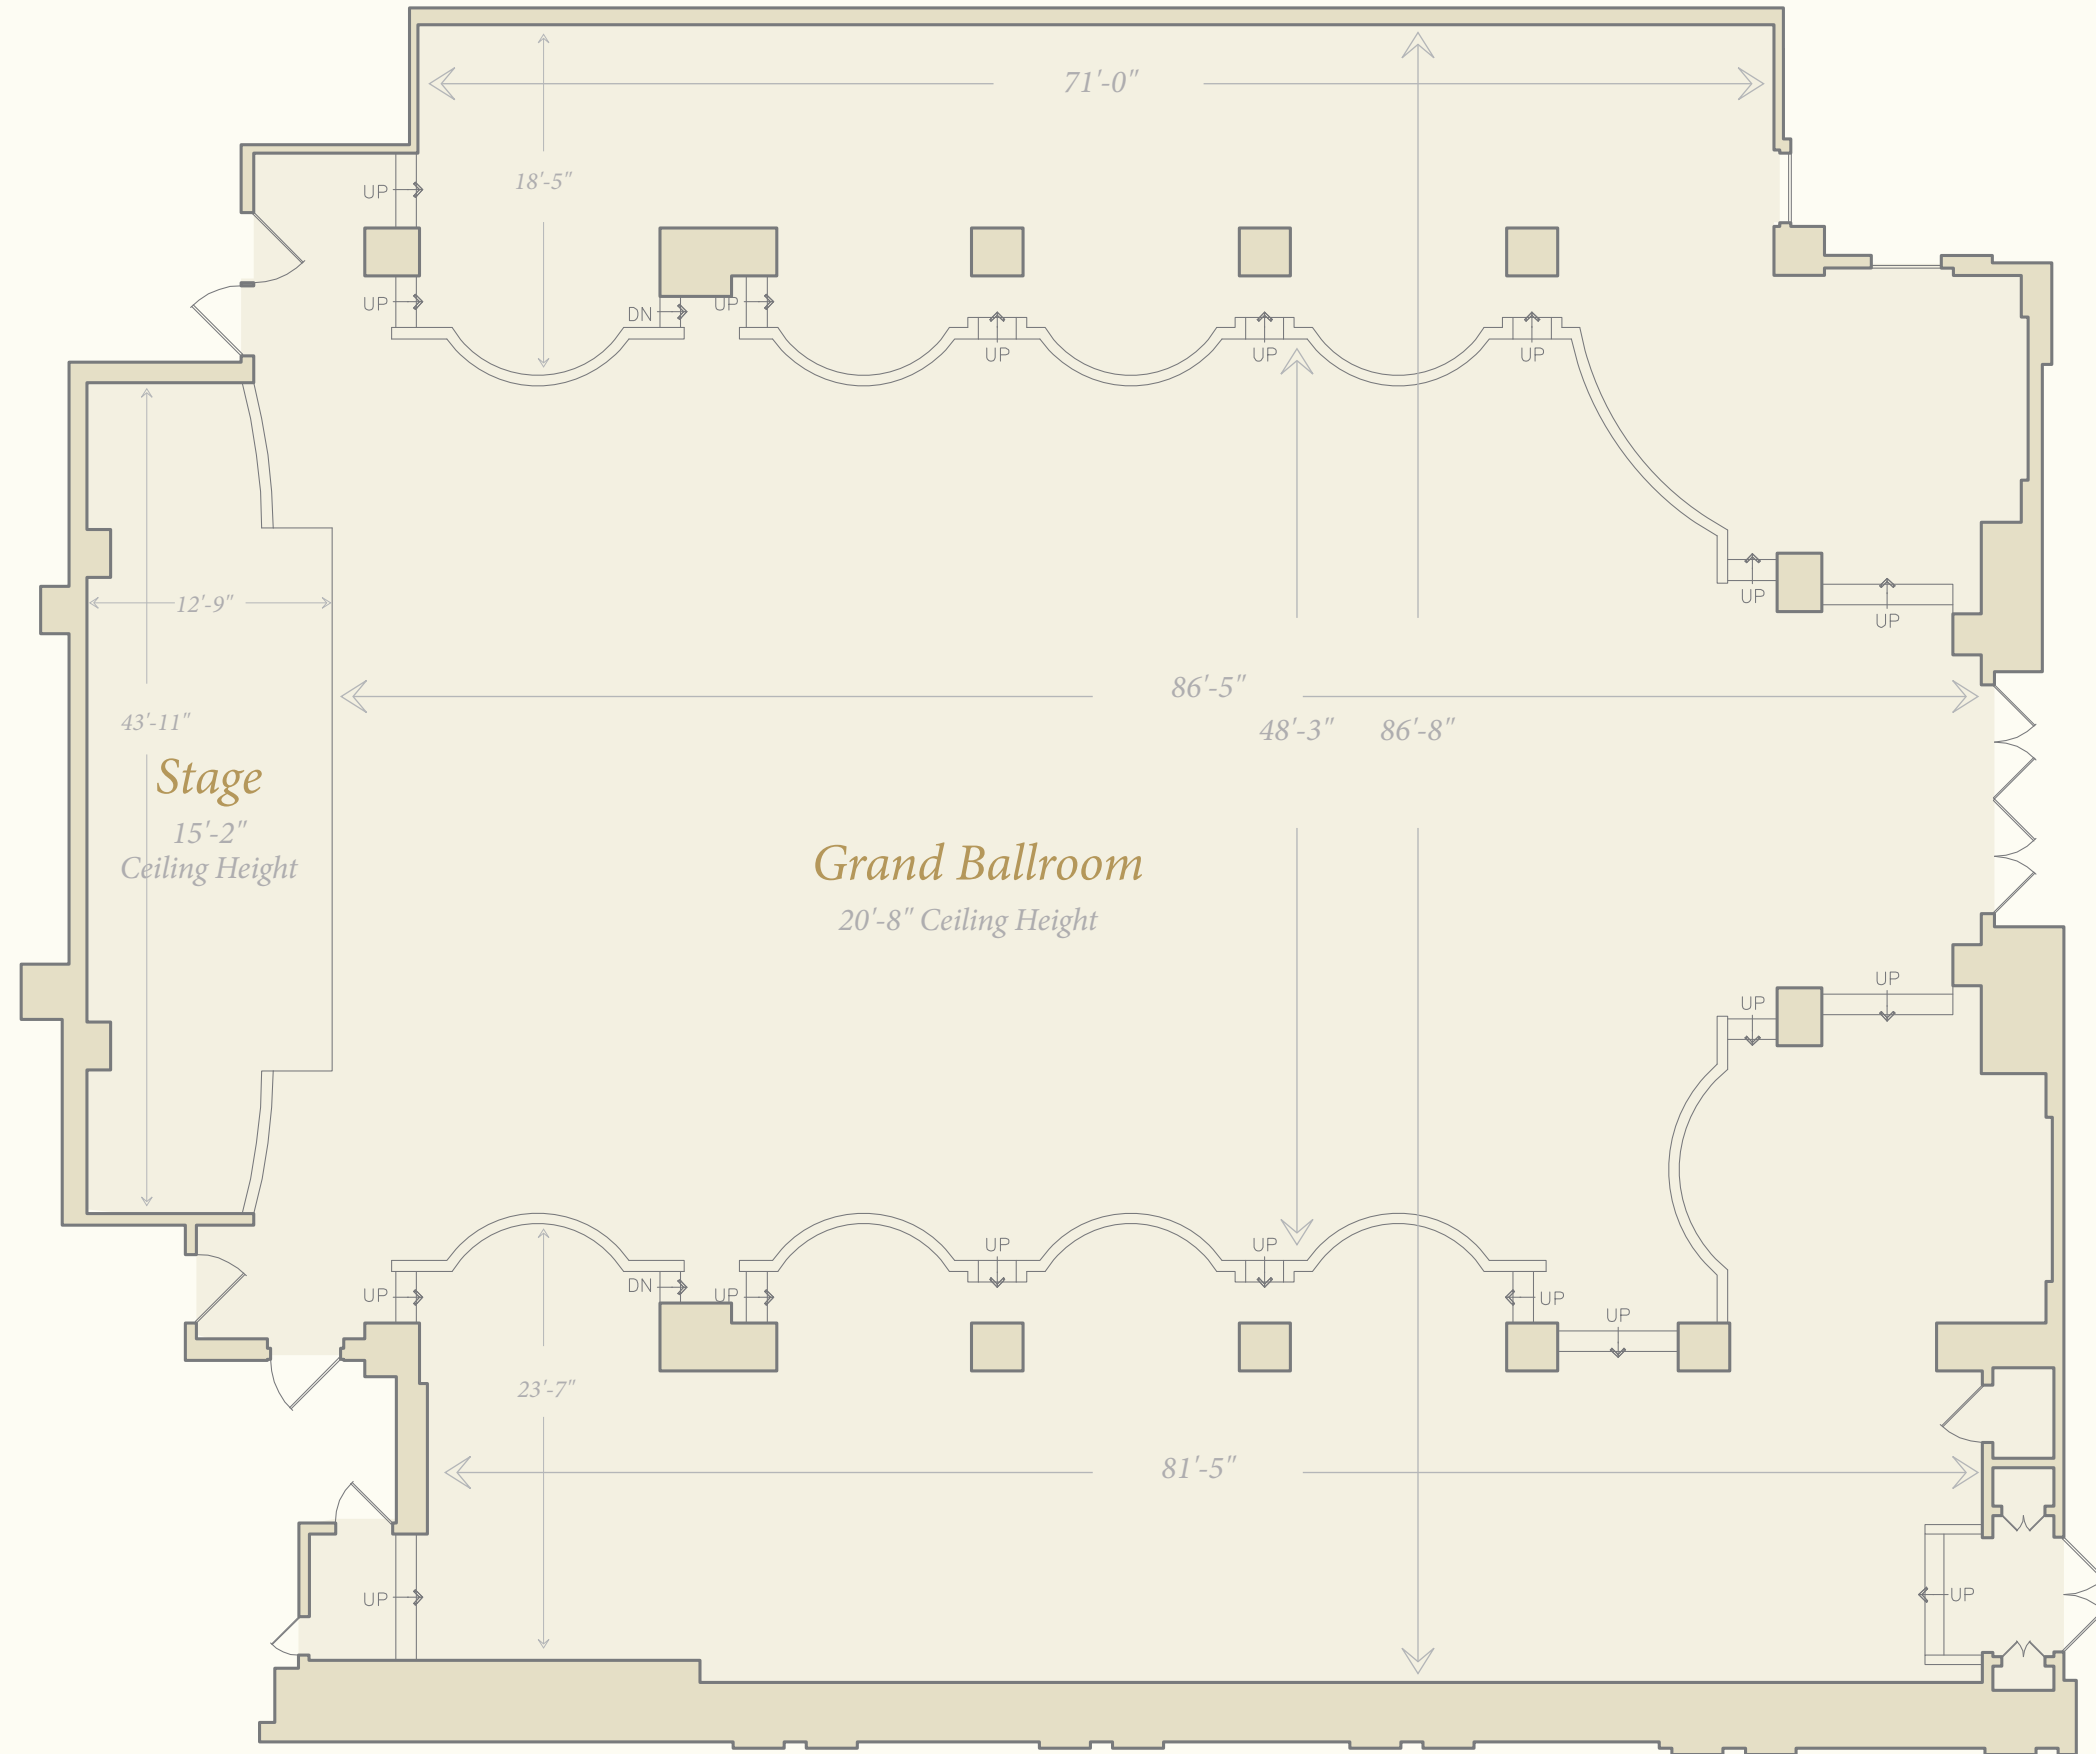

The Pierre

NEW YORK
A TAJ HOTEL

Grand Ballroom

Second Floor
7,430 Square Feet