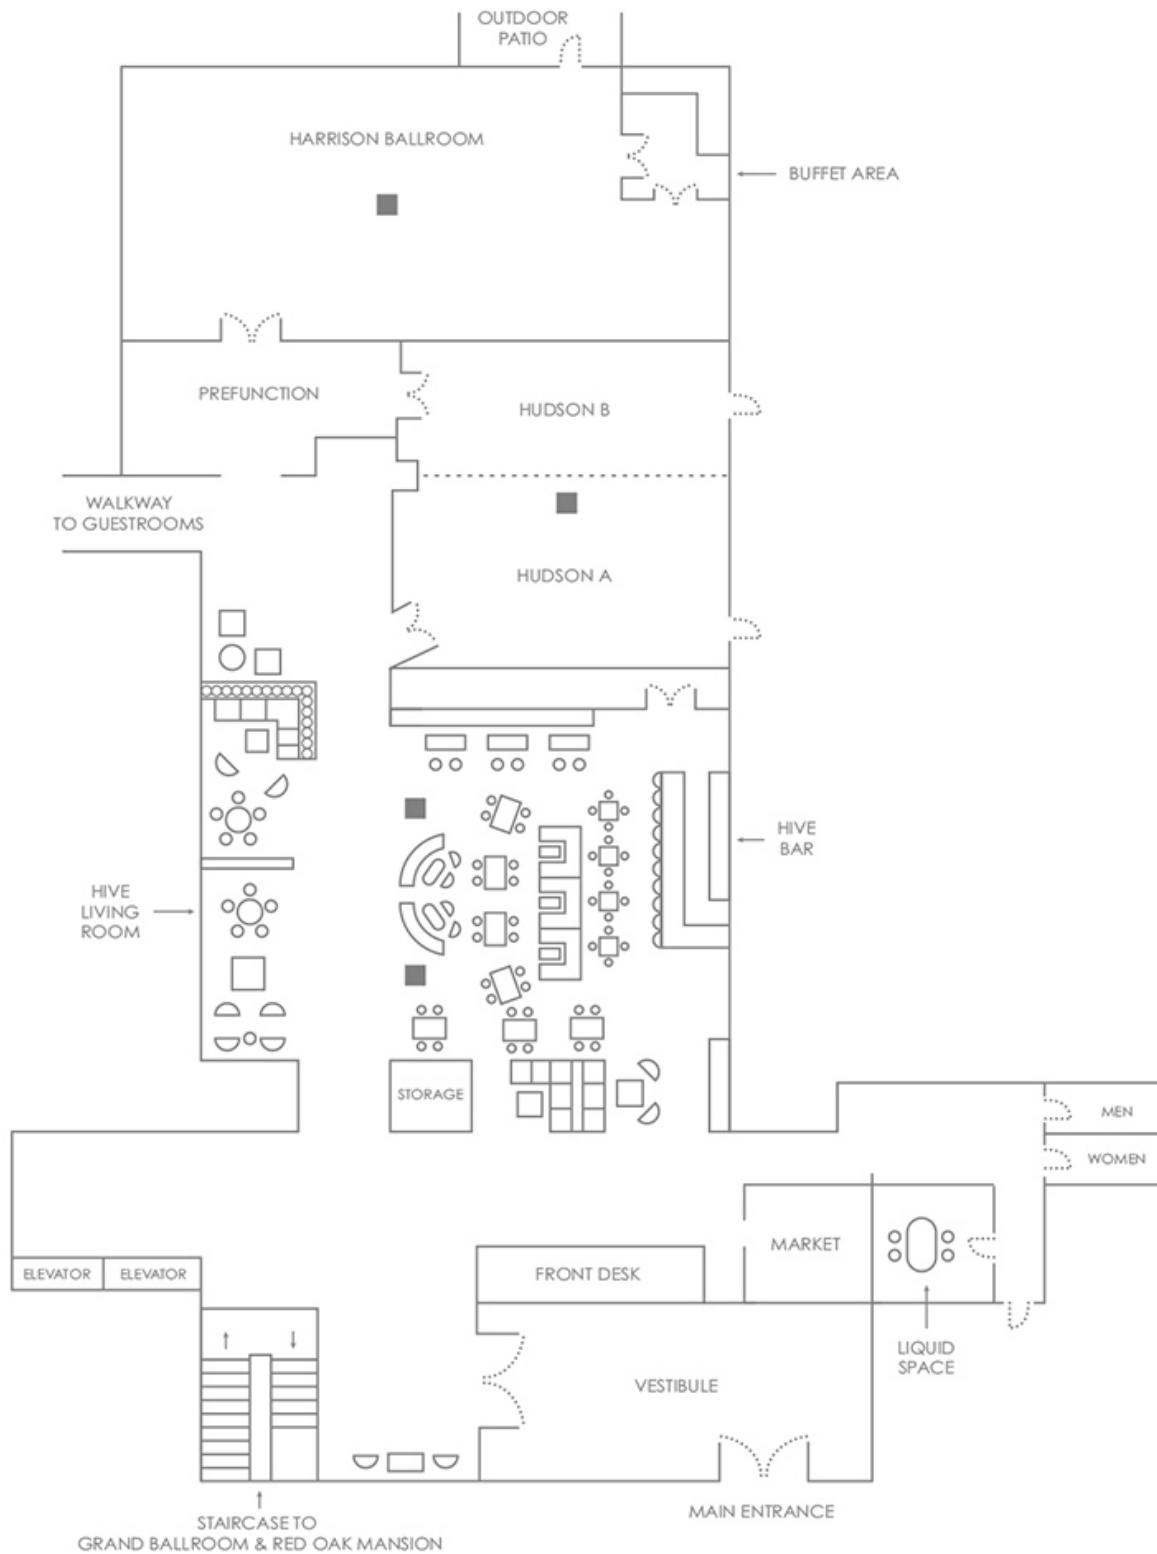

LOBBY LEVEL

JOHN CARRERE	JOHN JAY	KYKUIT	LYNDHURST	SLEEPY HOLLOW	VAN CORTLANDT	VAN DERBILT
--------------	----------	--------	-----------	---------------	---------------	-------------

CONFERENCE SUITES

BALLROOM/RED OAK MANSION LEVEL